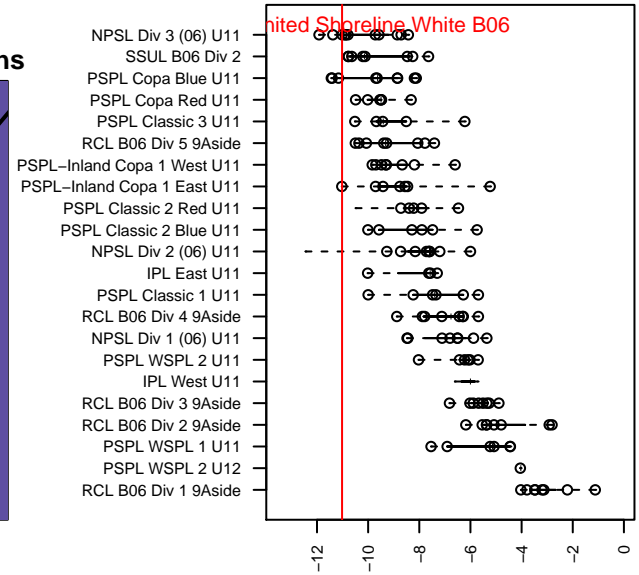

# Seattle United Shoreline White B06

Seattle United Regional  
 Shoreline, WA  
 B06 total strength=189  
 attack=0.18 defense=0.08  
 fall league = NPSL Div 3 (06) U11

alt names used:  
 Seattle United B06 Shoreline White  
 Seattle United B06 Shoreline White  
 Seattle United SH B06 White  
 Seattle United SH B06 White

Venues played:  
 2016 KCC BU11 A  
 2016 KCC BU11  
 2016 NPSL Division 3 (06) U11

**Seattle United Shoreline White B06**  
 Dots are actual minus expected GF (blue circles) and GA (red triangles).  
 Blue line is smoothed change in attack strength. Red is smoothed change in defense strength.

**attack and defense variance (black dot)  
relative to other teams  
and top 10 in region**

**attack and defense rating  
relative to others at age  
and all opponents in last 13 months**

**Performance relative to 13 month average**